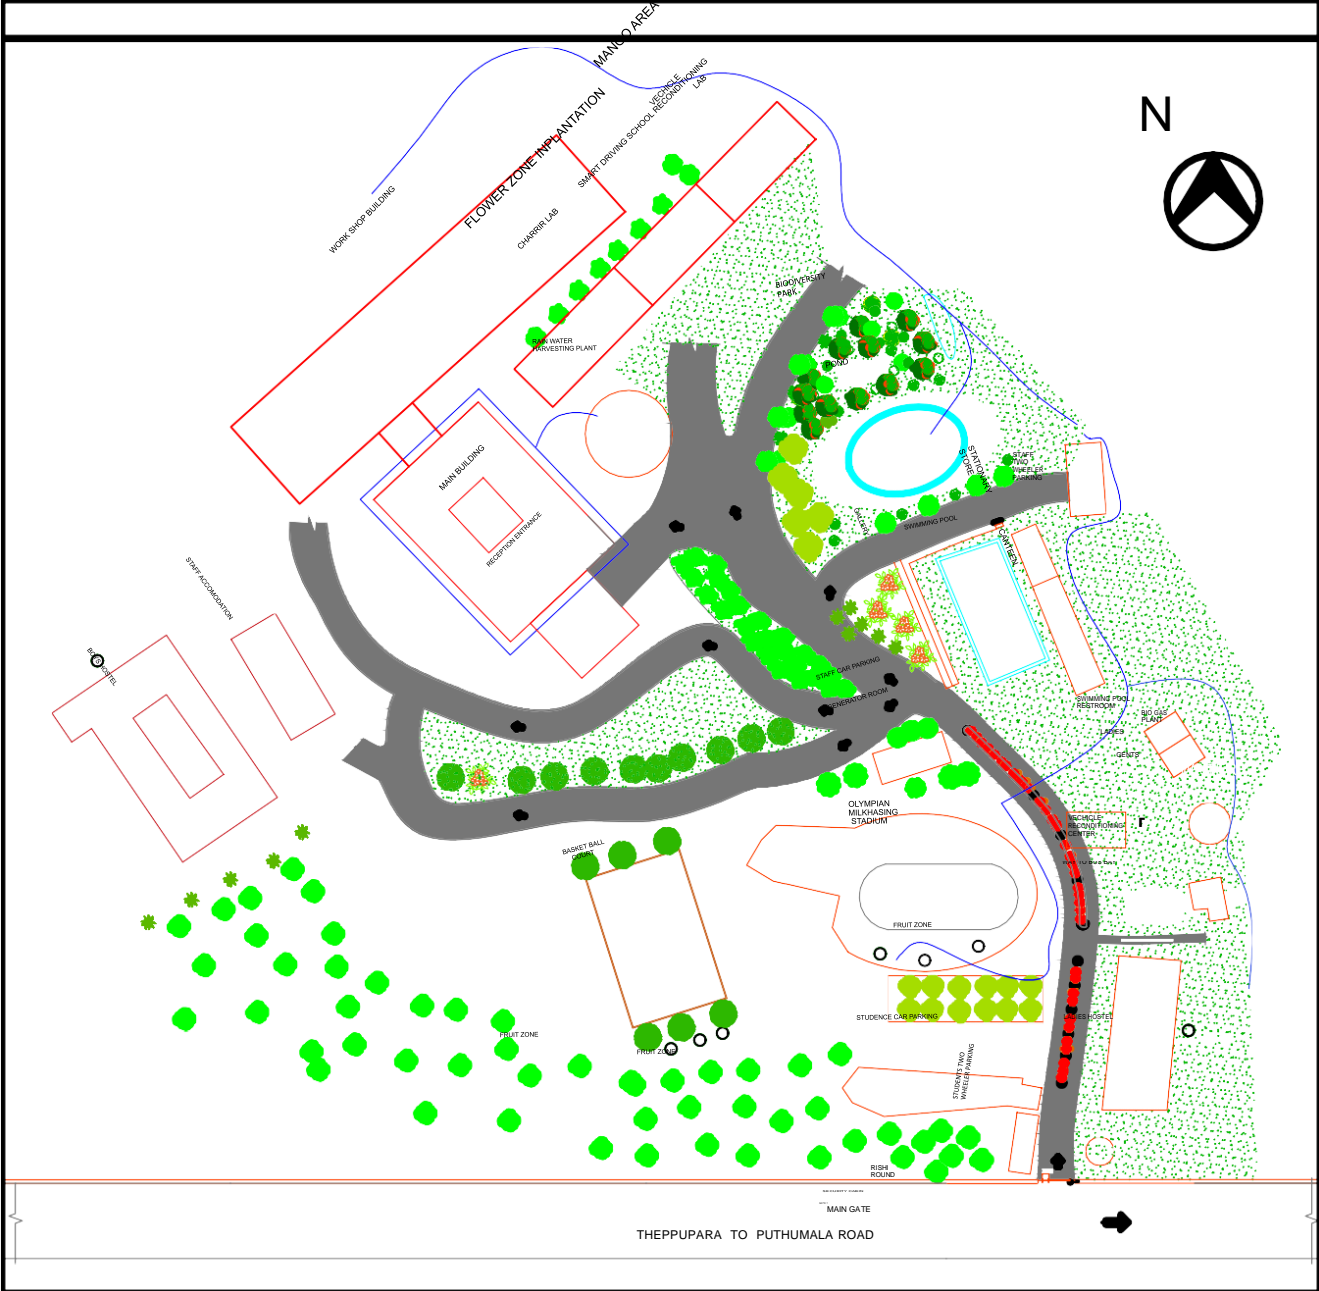

TOPOLOGICAL MAP

Google Maps Sree Narayana Institute of Technology Adoor

Imagery ©2021 CNES / Airbus, Maxar Technologies, Map data ©2021 100 m